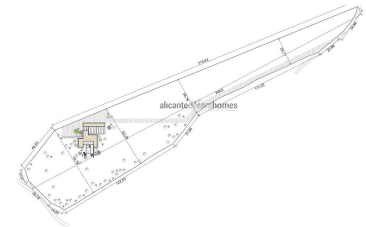

15,000m² of land in Pinoso with electricity onsite and drinking water close

Ref: IVW13768

Price
75,000€

Property type : Land

Location : Pinoso

Area : Alicante

Bedrooms : 0

Bathrooms : 0

Swimming pool : Optional

Garden : Private

Orientation : East

Views : Countryside views

Parking : Driveway

House area : 15000 m²

✓ Mains Electric

Plot of land near Lel, 15,000m² with electric point on the land, and with drinking water close.