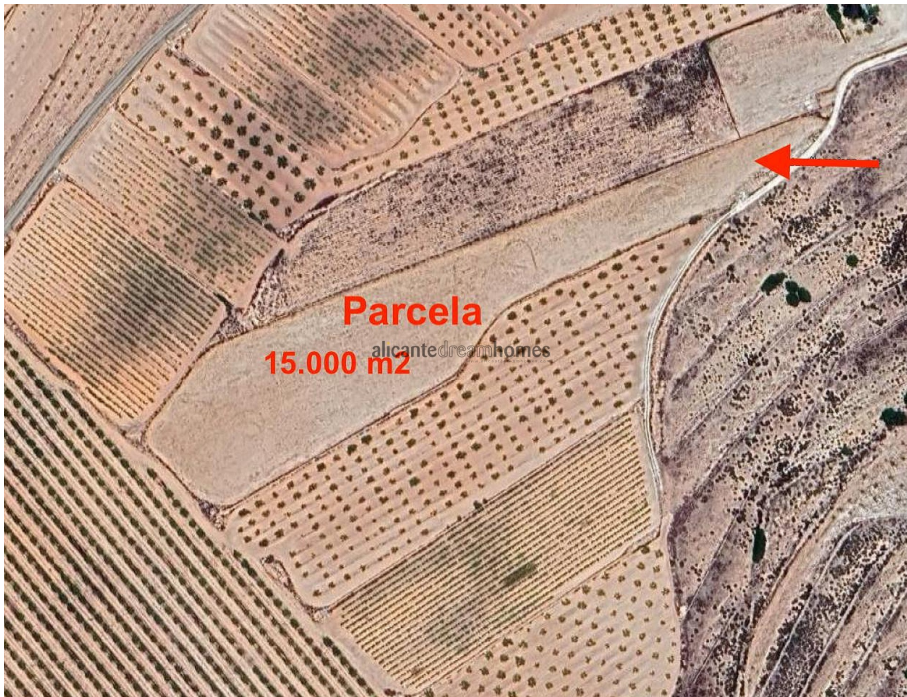

15,000m² of land in Pinoso with electricity onsite and drinking water close

Ref: IVW13768

Price
75,000€

Property type : Land

Location : Pinoso

Area : Alicante

Bedrooms : 0

Bathrooms : 0

Swimming pool : Optional

Garden : Private

Orientation : East

Views : Countryside views

Parking : Driveway

House area : 15000 m²

✓ Mains Electric

Plot of land near Lel, 15,000m² with electric point on the land, and with drinking water close.