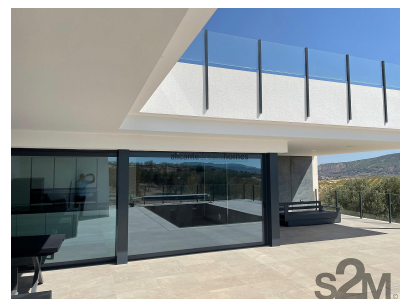

Beautiful New Build Villas Pinoso and surrounding areas

Ref: ELS9006

**From
318,525€**

Property type : Villa

Location : Pinoso

Area : Alicante

Bedrooms : 3

Bathrooms : 2

Swimming pool : Private

Garden :

Orientation : East

Parking :

House area : 155 m²

✓ Mains Electric

✓ Pre-installation for Air
Conditioning

✓ Electric Gates

✓ Fenced Plot

We are pleased to announce that we are working along side the local esteemed building company S2M, we are marketing detached villas of different sizes and designs all finished to an extremely high standard. The designs can be altered to adhere to a clients individual needs and requirements. S2M are a very well respected and highly successful building company recognised throughout the Pinoso and surrounding areas.

They have a large portfolio of land parcels ready to be viewed, once you have chosen the perfect location S2M are with you every step of the way ready to help you create your perfect home in the sun.